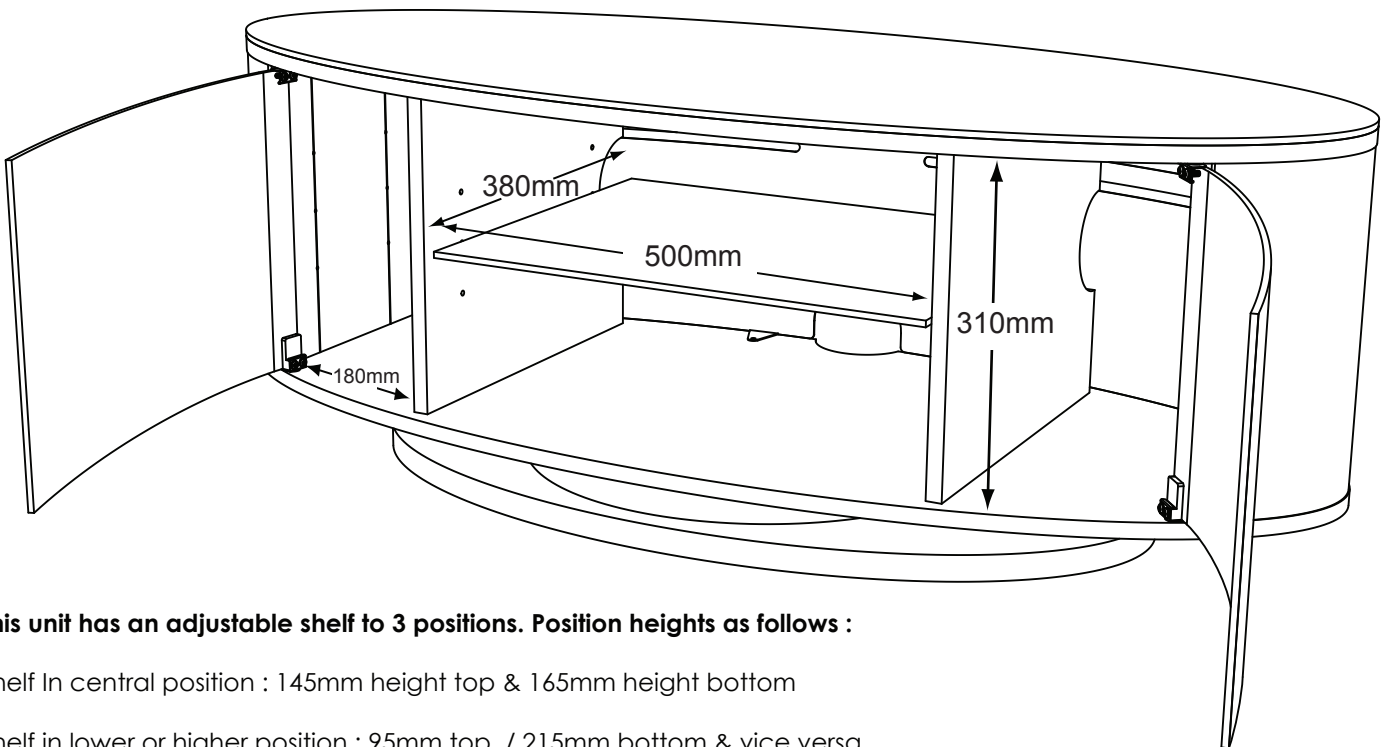

LUNA AV - Product Dimensions

MDA
DESIGNS
BRINGING DESIGN TO LIFE

This unit has an adjustable shelf to 3 positions. Position heights as follows :
Shelf In central position : 145mm height top & 165mm height bottom
Shelf in lower or higher position : 95mm top / 215mm bottom & vice versa