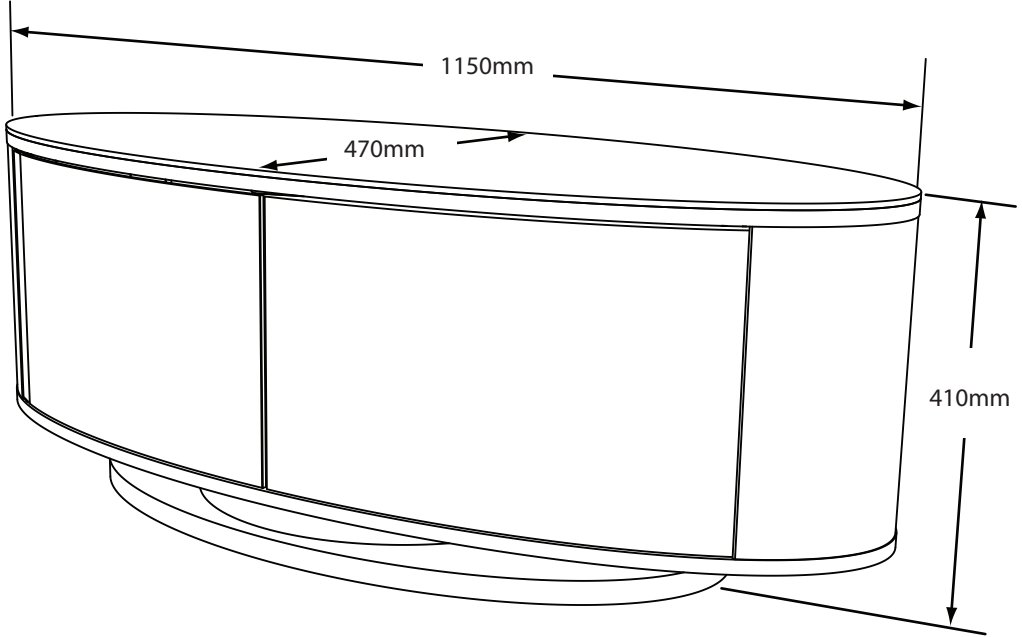

LUNA AV - Product Dimensions

MDA
DESIGNS
BRINGING DESIGN TO LIFE

This unit has an adjustable shelf to 3 positions. Position heights as follows :
Shelf In central position : 145mm height top & 165mm height bottom
Shelf in lower or higher position : 95mm top / 215mm bottom & vice versa